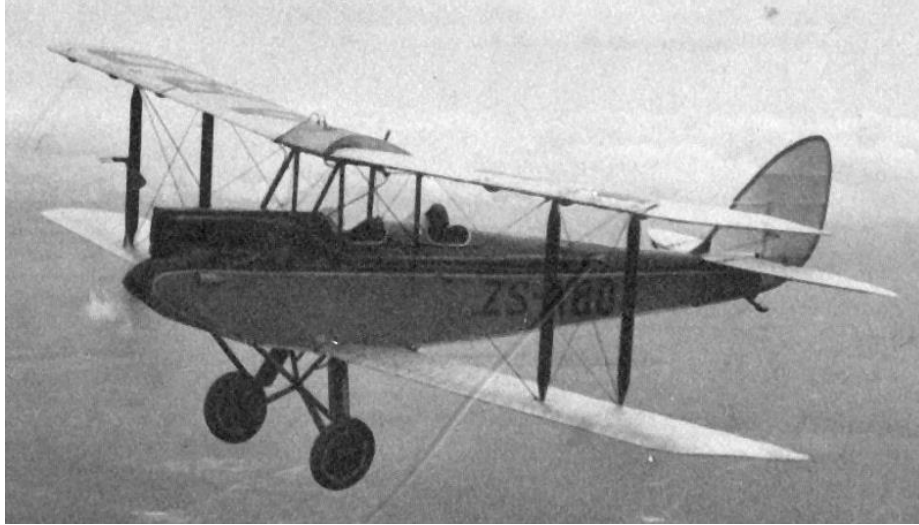

*Great Britain, Royal Aero Club  
Aviators' Certificates,  
1910-1950*

*Kenneth Ernest Northcote Mould*

<b>Date of Birth</b>	19th December 1911
<b>Birth Place</b>	Salisbury
<b>Current Abode</b>	44 Hulse Road, Salisbury
<b>Nationality</b>	British
<b>Rank, Regiment, Profession</b>	Civilian Clerk "G"
<b>Certificate Taken on</b>	D.H.60g, Gypsy 1,90
<b>Taken at</b>	Wiltshire Flying Club
<b>Date</b>	29th March 1939