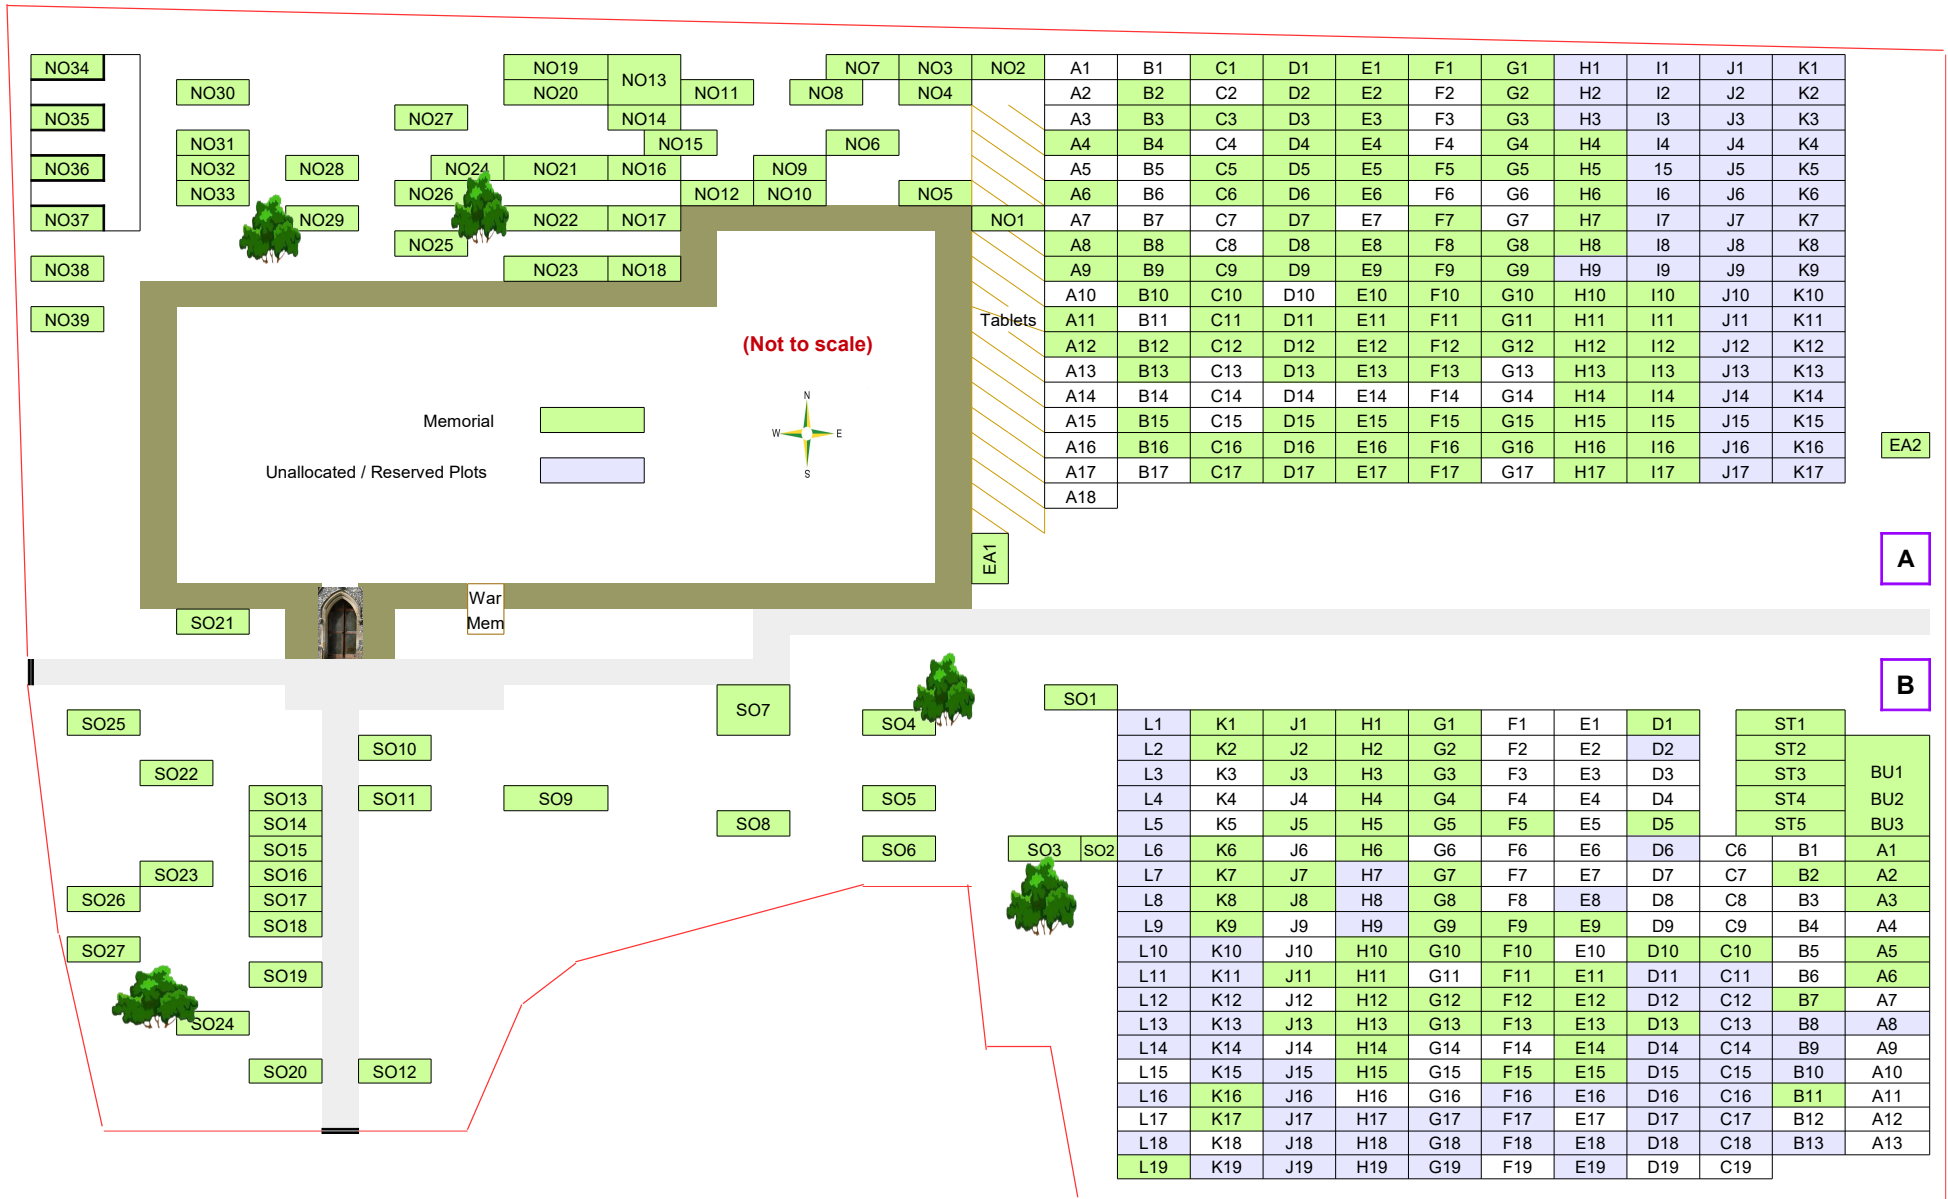

Nunton – St. Andrew's Churchyard Burial Plot Map

## Cremation Plot Locations