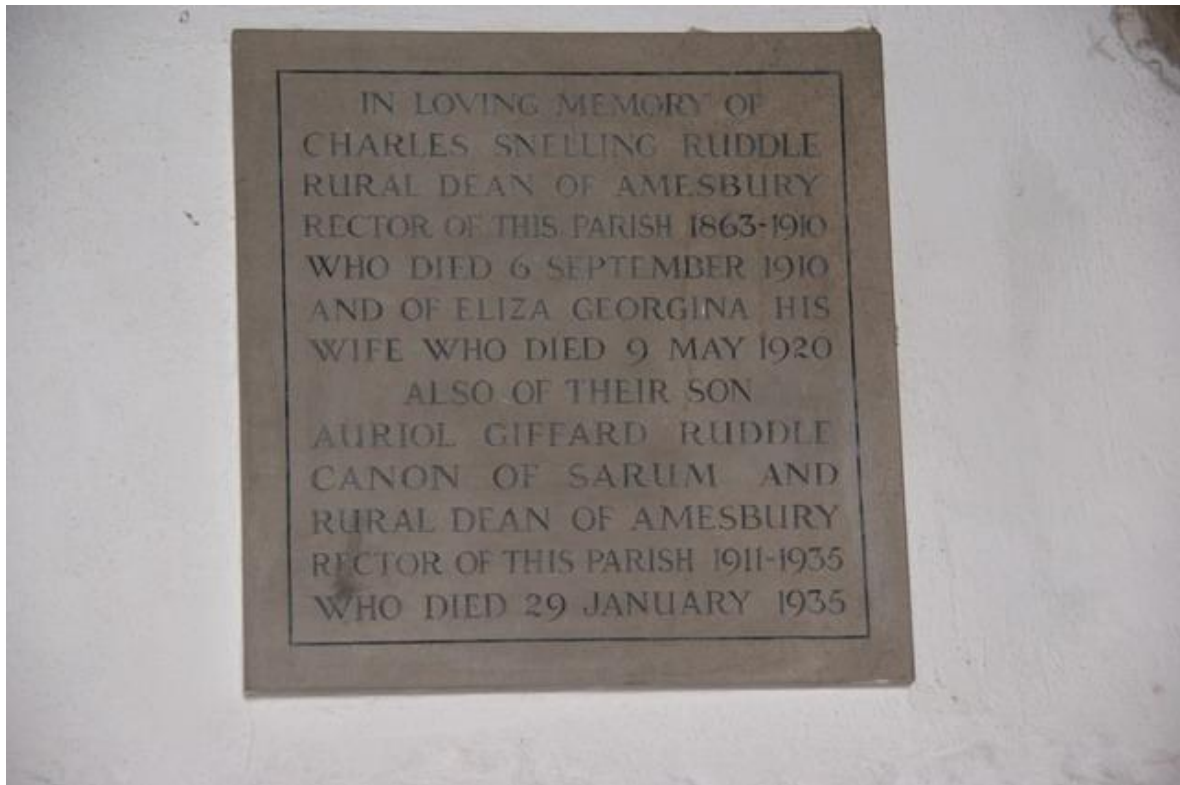

All Saints Church
Durrington

Ruddle
Memorial

(Photo by Andrew Stacey 2013)

In Loving Memory Of
Charles Snelling Ruddle
Rural Dean Of Amesbury
Rector Of This Parish 1863 – 1910
Who Died 6 September 1910
And Of Eliza Georgina His
Wife Who Died 9 May 1920
Also Of Their Son
Auriol Giffard Ruddle
Canon Of Sarum And
Rural Dean Of Amesbury
Rector Of This Parish 1911 – 1935
Who Died 29 January 1935