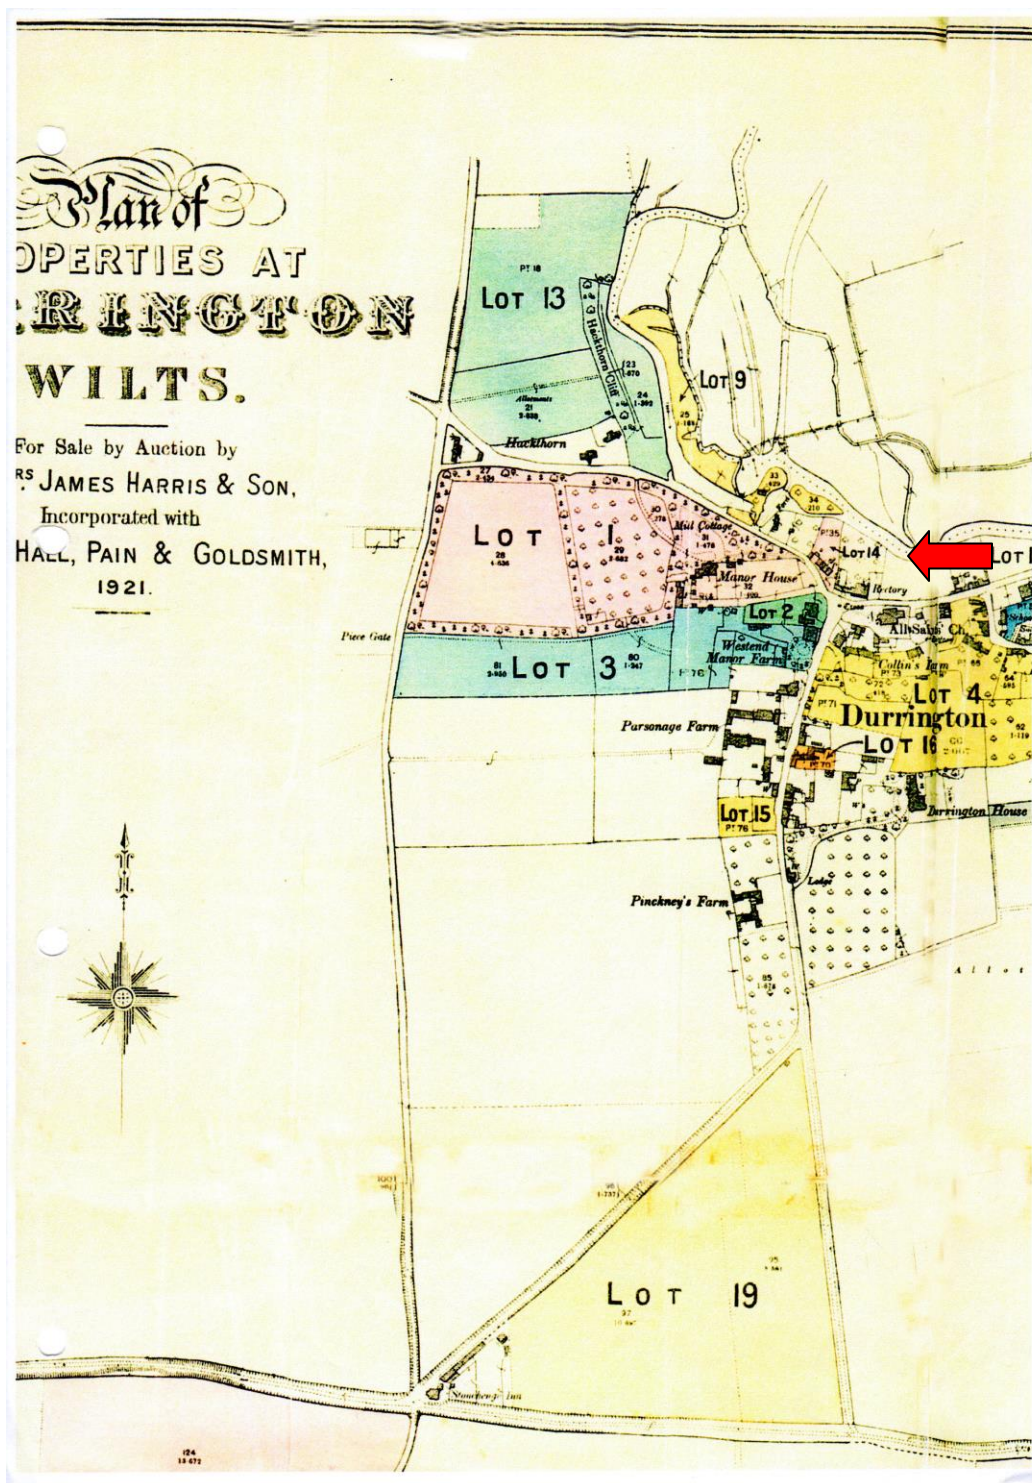

# *Durrington For Sale*

LOT 14

Coloured Pink on Plan

Pt. No. 35 on Ordnance Map

WATER FROM WELL

GOOD GARDENS AT REAR

*(For sale advertisements from 1921 – with thanks to Dave Healing)*

Top left of section map of Durrington showing Properties for sale in 1921

(See separate document showing entire Map)