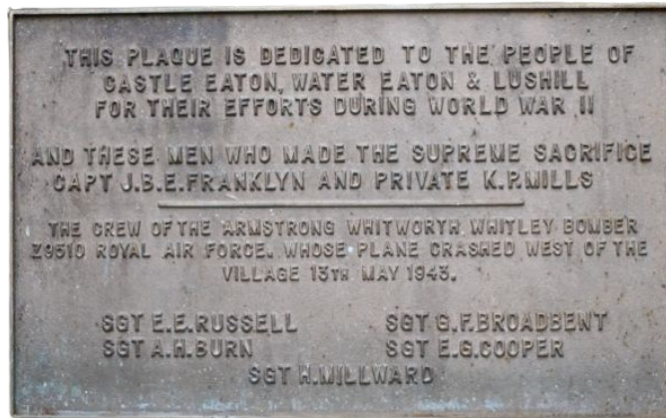

Castle Eaton

This plaque is dedicated to the people of
Castle Eaton, Water Eaton & Lushill
for their efforts during World War II
and these Men who made the supreme sacrifice

Surname	Given Names	Rank	Regiment	Notes
Franklyn	J.B.E.	Captain		
Mills	K.P.	Private		

The crew of the Armstrong Whitworth Whitley Bomber
Z9510 Royal Air Force, whose plane crashed west of the
Village 13th May 1943

Surname	Given Names	Rank	Regiment	Notes
Russell	E.E.	Sgt.		
Broadbent	G.F.	Sgt.		
Burn	A.H.	Sgt.		
Cooper	E.G.	Sgt.		
Millward	H.	Sgt.		