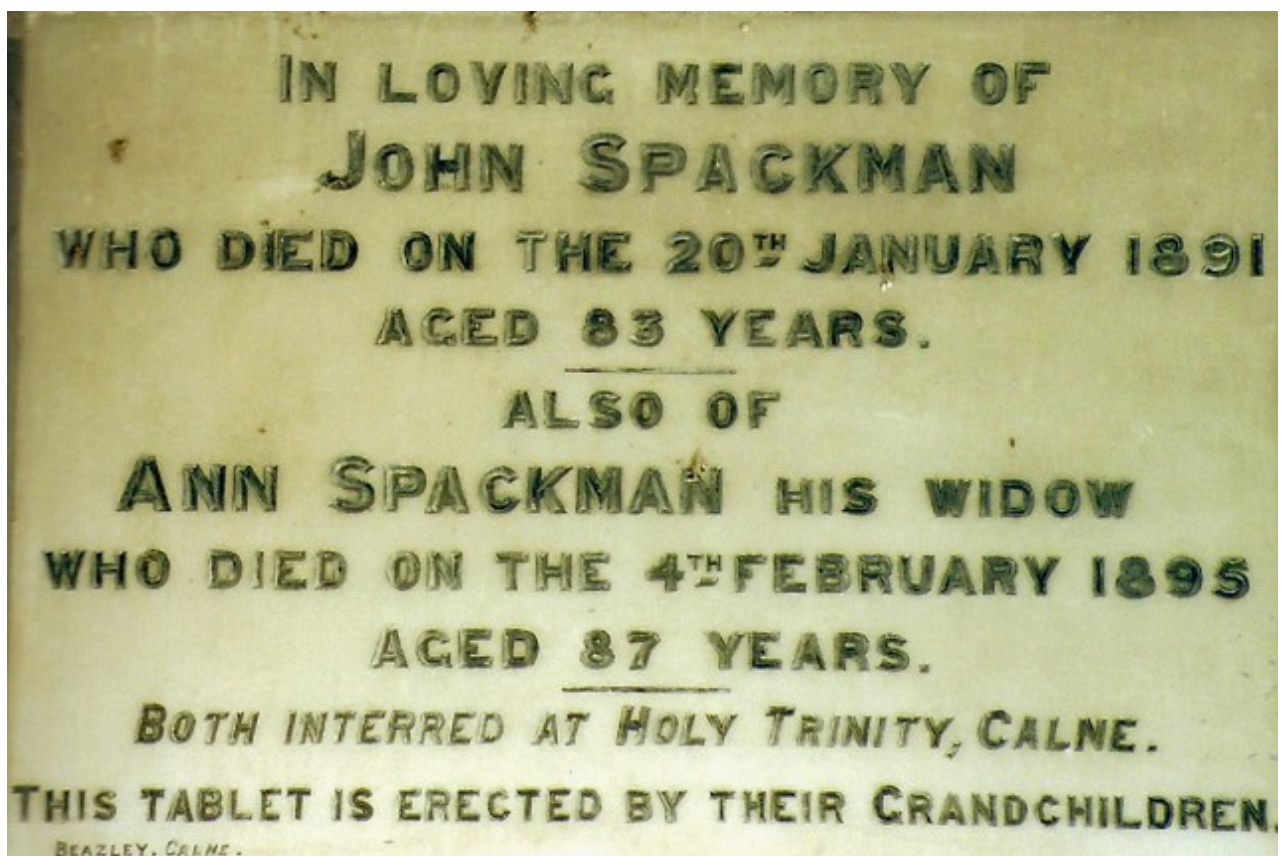

*Memorial Plaque in the Parish Church
St Mary the Virgin, Calstone Wellington*

Memorial to John Spackman, d 1891 and Ann Spackman, d 1895

Memorial located on the East Wall of the Nave, North side

IN LOVING MEMORY OF
JOHN SPACKMAN
WHO DIED ON THE 20TH JANUARY 1891
AGED 83 YEARS.

ALSO OF
ANN SPACKMAN HIS WIDOW
WHO DIED ON THE 4TH FEBRUARY 1895
AGED 87 YEARS.

BOTH INTERRED AT HOLY TRINITY, CALNE.
THIS TABLET IS ERECETD BY THEIR GRANDCHILDREN.