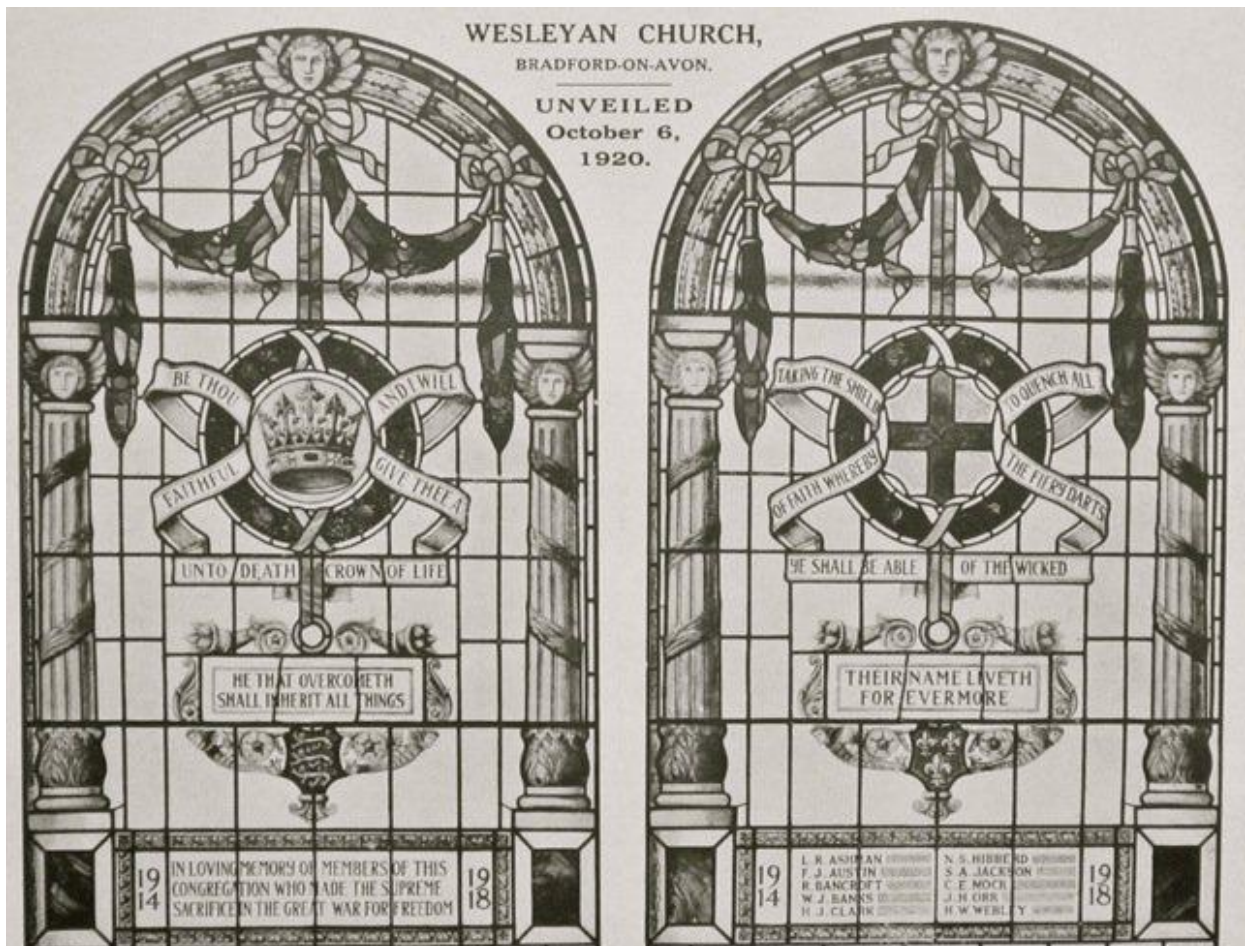

Bradford on Avon
Coppice Hill Wesleyan Church
War Memorial Window
1914-1918

Surname	Given Names	Rank	Regiment
Ashman	L. R.	Corporal	Machine Gun Corps (Infantry)
Austin	F. J.	Private	Royal Warwickshire Regiment
Bancroft	E.		
Clark	H. J.	Lance Serjeant	Wiltshire Regiment
Hibberd	N. S.		
Jackson	S. A.		
Mock	C. E.	Lance Corporal	Wiltshire Regiment
Orr	J. H.		
Webley	H. W.	Private	Devonshire Regiment