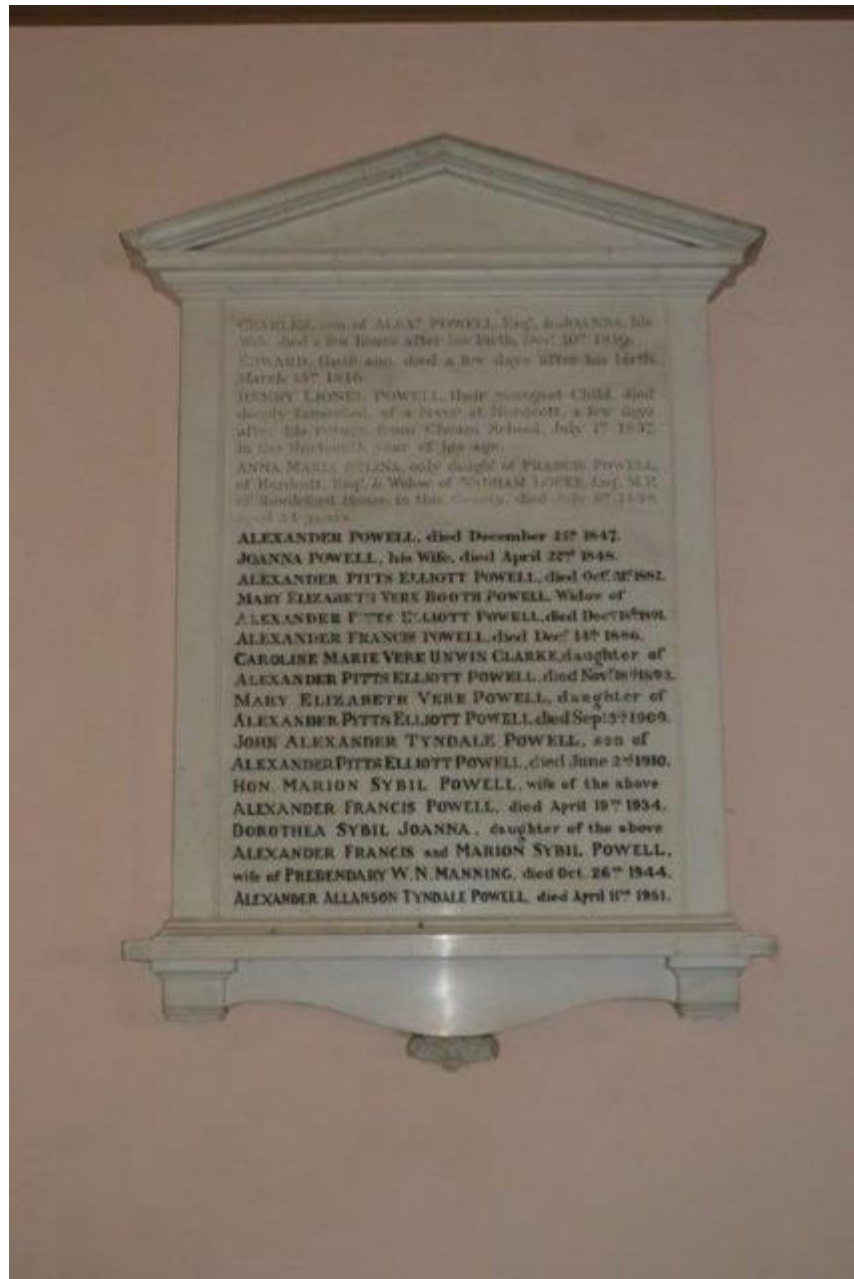

Baverstock - Memorial Plaque 2 to Powell Family (Photo by Antony Firth 2014)